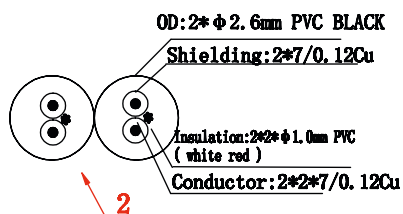

### WIRING DIAGRAM

6	CONNECTORS 2	3.5STEREO Male	2PCS
5	MOULDED3	PVC 45P Green	1*8g
4	MOULDED2	PVC 45P red	1*8g
3	MOULDED1	PVC 45P Black	1*8g
2	CABLE	2C Audio cable black	L±20
1	CONNECTORS 1	3.5mm 4POLE Female	1PCS
NO.	PARTS NAME	SPECIFICATION STANDARD	QTY