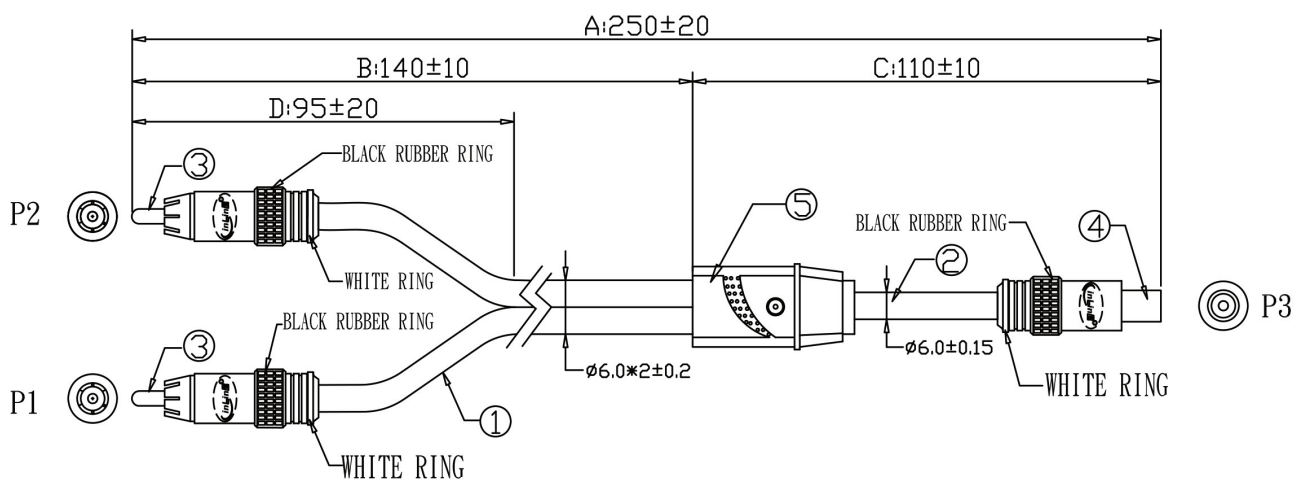

INLINE® CINCH-Y-KABEL, PREMIUM, 1X CINCH BUCHSE ZU 2X CINCH STECKER, 0,25M

PINOUT:
 P1 P3 P2
 CENTER — RED — CENTER — RED — CENTER
 SHELL — WHITE+DRAIN — SHELL — WHITE+DRAIN — SHELL

1	NON-UL [22#2CC(30/0.12BA)+A+B(16*4/0.12BA)]*2F OD:6.0*6.0MM BLUE(1705) W/"INLINE" LOGO RoHS 140MM
2	NON-UL [22#2CC(30/0.12BA)+A+B(16*4/0.12BA)] OD:6.0MM BLUE(1705) W/"INLINE" LOGO RoHS 80MM
3	RCA PLUG, PLATED GOLD, SHELL PLATED NI ASSEMBLY TYPE 3PIECES, W/WHITE RING, W/BLACK RUBBER RING, W/"INLINE" LOGO OD:6.5MM (RoHS)
4	RCA JACK, PLATED GOLD, SHELL PLATED NI ASSEMBLY TYPE 3PIECES, W/WHITE RING, W/BLACK RUBBER RING, W/"INLINE" LOGO OD:6.5MM (RoHS)

Premium Cinch-Y-Kabel, InLine® zum Verteilen von Audiosignalen

- 1x Cinch Buchse an 2x Cinch Stecker
- Kabel-Durchmesser: ca. 6mm
- Metallstecker mit vergoldeten Kontakten

EAN: 4043718078905
 ART.-NR.: 89927P